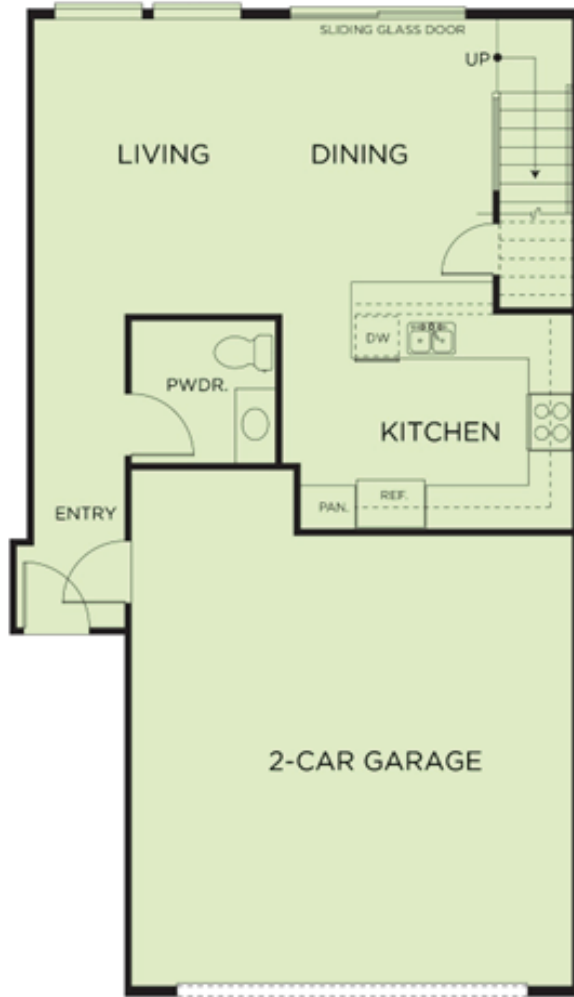

# Residence 1

FIRST FLOOR

- 1,610 Square Feet
- 3 Bedrooms
- 2.5 Bathrooms
- All-Electric
- Homeowner Owned Solar
- 2-Car Garage with Charger Ready Wiring
- Fenced Private Backyard

SECOND FLOOR