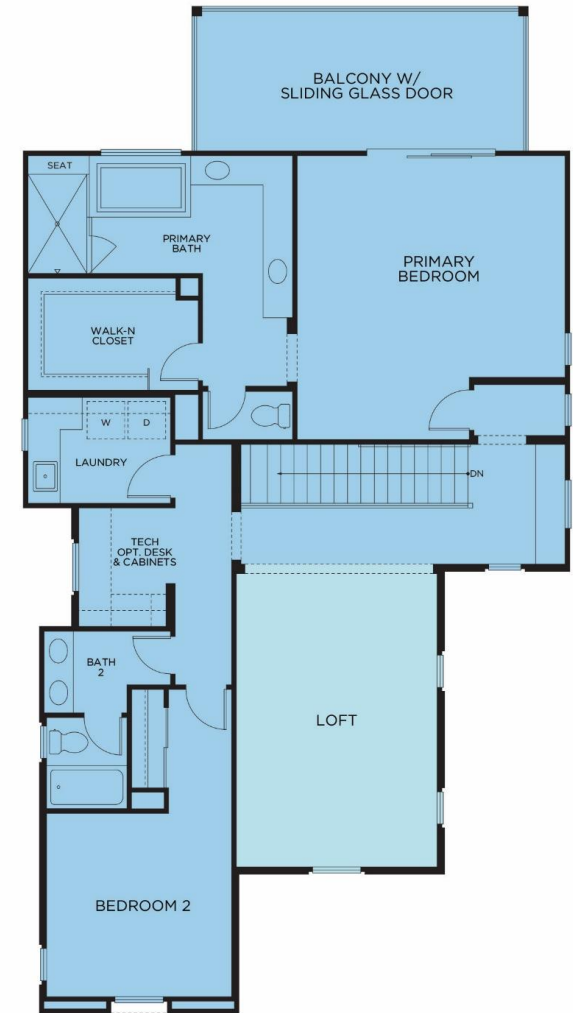

Residence 1

OPT. BEDROOM 4

All images are artistic renderings of Tierra Alta. They are conceptual drawings based on current development plans, which are subject to change without notice. All artwork represented here is the sole property of Cornerstone Communities. Any reproduction or any other use without the written permission of Cornerstone Communities, LLC is strictly prohibited. Prices, plans, dimensions, features, specifications, materials and availability of homes or communities are subject to change without notice or obligation. The Cove Realty Group CA DRE #01451200